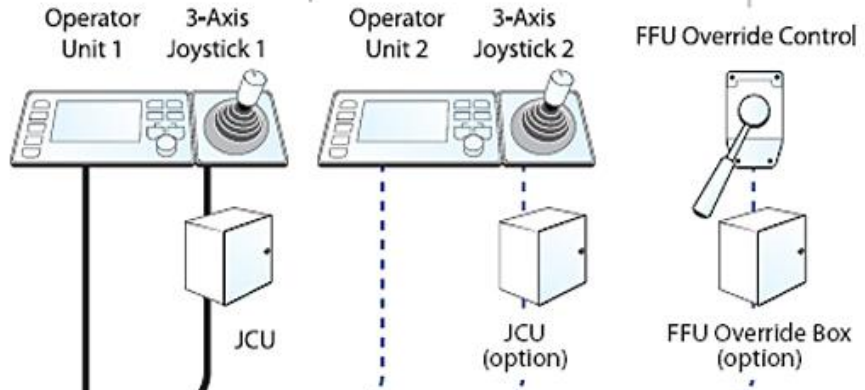

Sensors

Options (Up to 5 network stations)

Control Unit CU-M

Alarm Panel Box (option)

Bridge Alarm Panel

Remote Portable Panel

Propulsion Unit 1

Propulsion Unit 2

Propulsion Unit 3

Mode Selector

Control Unit* CU-MPP/MRR

TSC Box (option)

Starboard* Rudder

Single/Port* Rudder

Port* Engine

STDB* Engine

Stern* Azimuth Thruster

Bow* Thruster

* Note: Depends on ship configuration