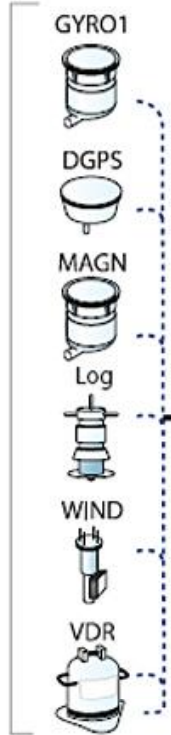

Sensors

Options (Up to 5 network stations)

Control Unit CU-M

Alarm Panel Box (option)

Bridge Alarm Panel

Remote Portable Panel

Propulsion Unit 1

Propulsion Unit 2

Propulsion Unit 3

Mode Selector

Control Unit* CU-MPP/MRR

TSC Box (option)

Starboard* Rudder

Single/Port* Rudder

Port* Engine

STDB* Engine

Stern* Azimuth Thruster

Bow* Thruster

* Note: Depends on ship configuration